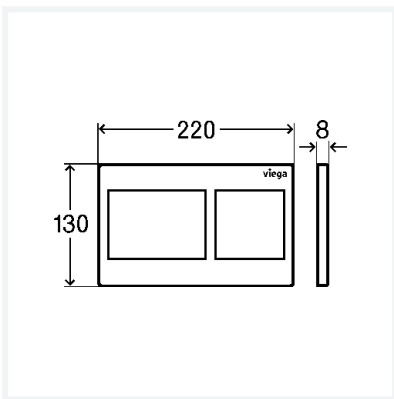

WC flush plate for Prevista

Visign for Style 21

- for all Prevista concealed cisterns
- manual flush actuation from front or top, dual flush technology

Components

fixing frame, actuating rod set, fixing bolt

Model 8611.1

Article 773 236

Properties

Cover plate	chrome-plated plastic
Actuator	chrome-plated plastic
Weight	205 g
Volume	2072 cm ³